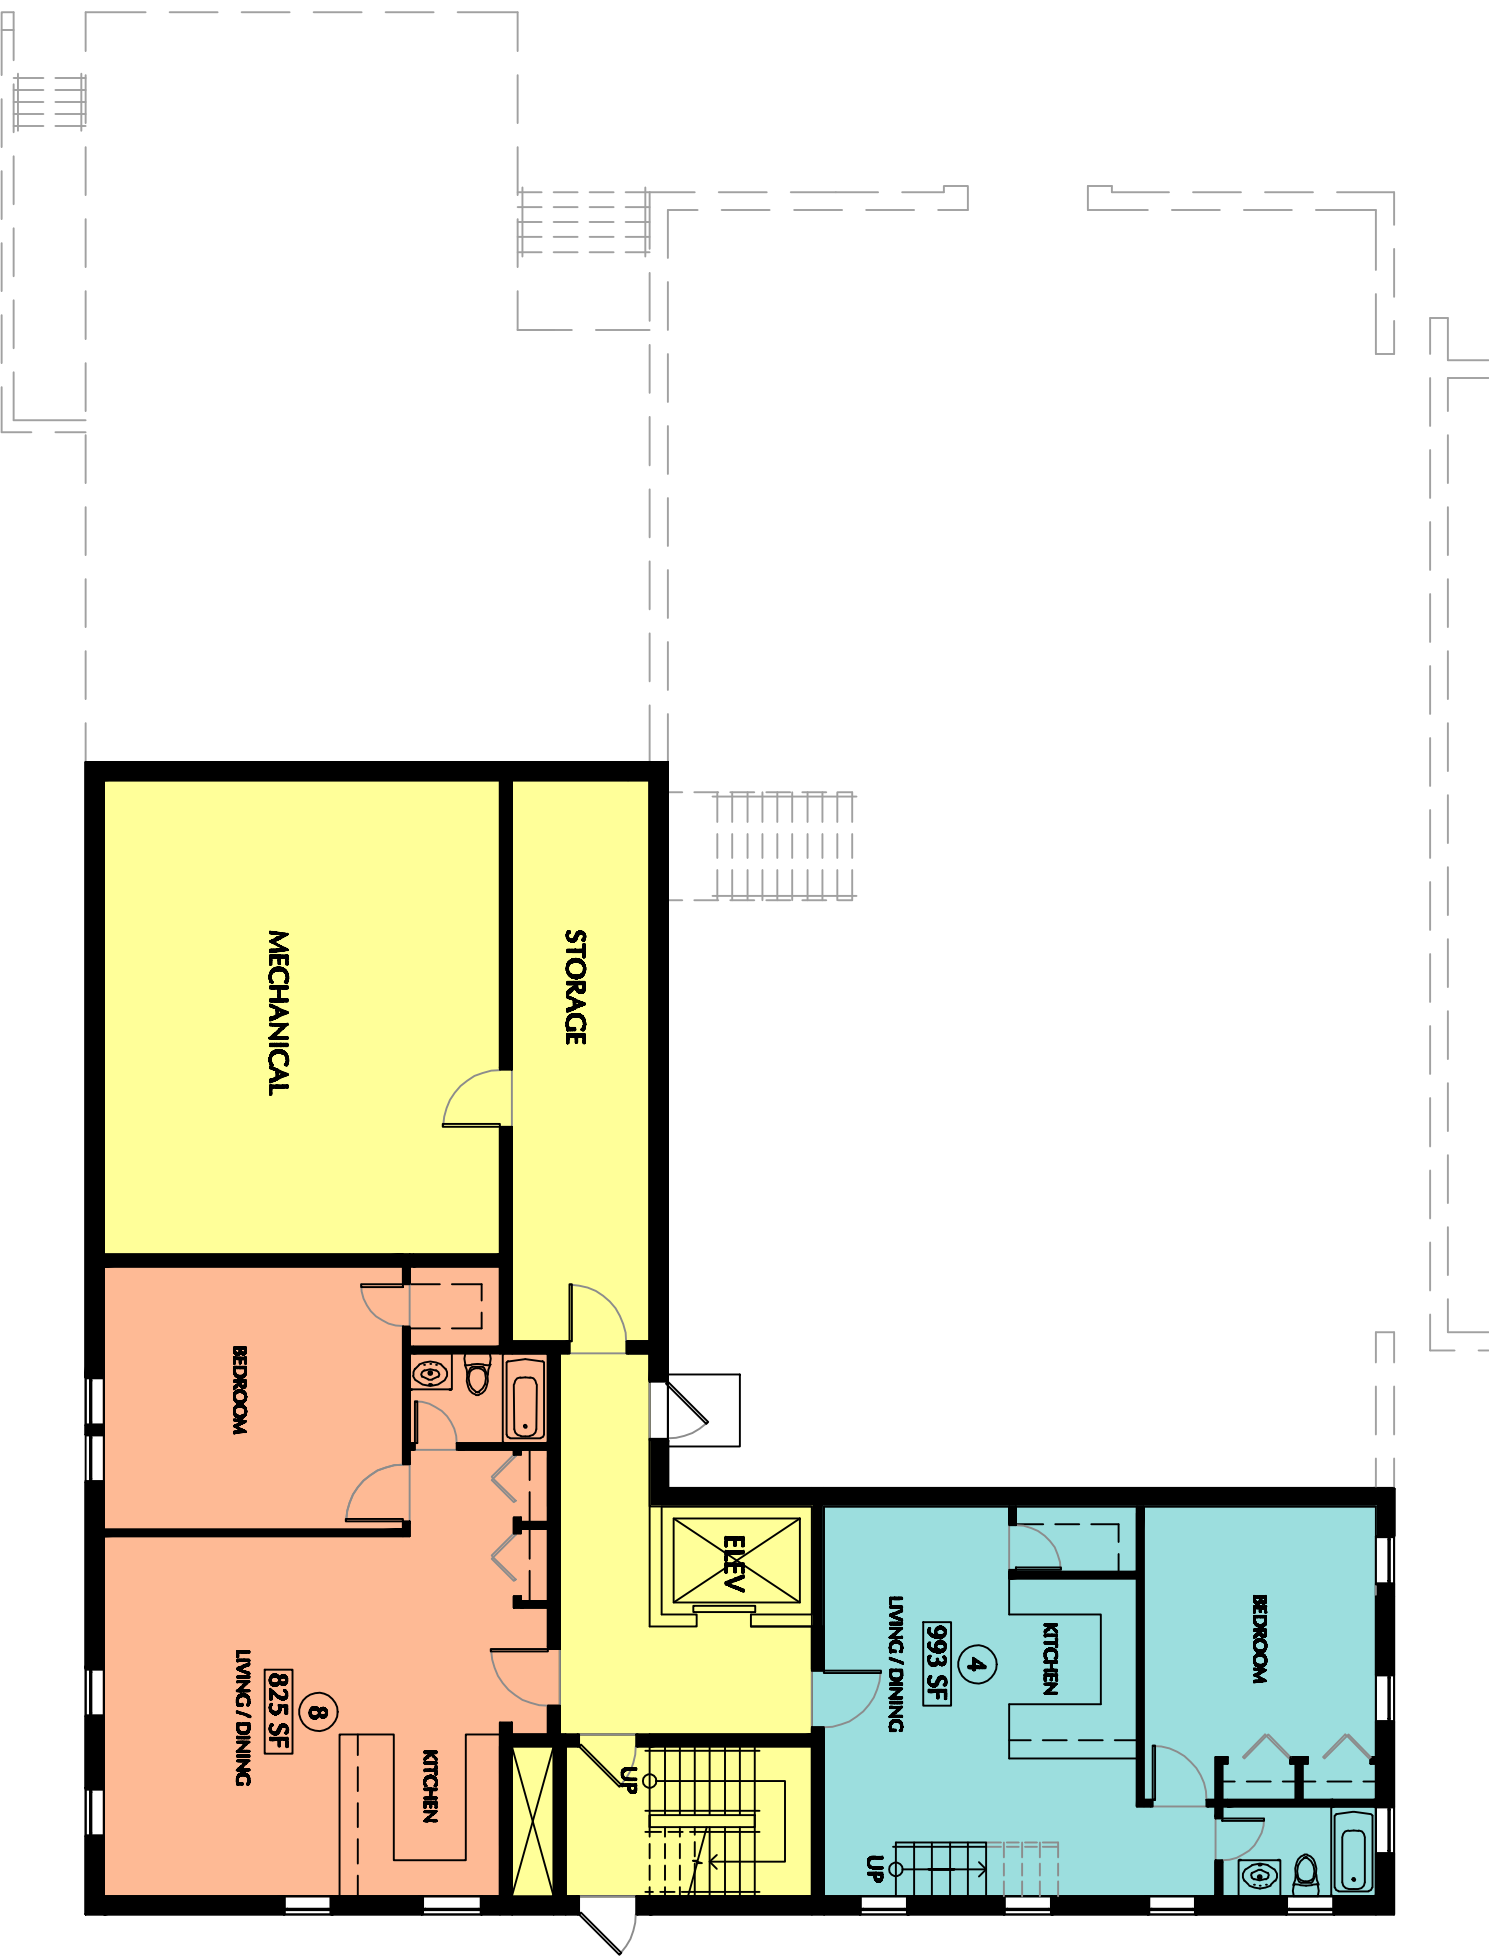

ACADEMY DRIVE

CONCEPTUAL FLOOR PLAN - MAIN LEVEL

19-20 ACADEMY DRIVE  
LOWELL, MA 01851

29 DECEMBER 2015  
RD 2800

Rojas Design, Inc.  
Architecture/BIM . Interior Design  
Landscape Architecture  
(617)7720-4100  
www.rojasedesigninc.com

CONCEPTUAL FLOOR PLAN - UPPER LEVEL

19-20 ACADEMY DRIVE  
LOWELL, MA 01851

29 DECEMBER 2015  
RD 2800

**CONCEPTUAL FLOOR PLAN - GROUND LEVEL (BASEMENT)**

**19-20 ACADEMY DRIVE  
LOWELL, MA 01851**

29 DECEMBER 2015  
RD 2800